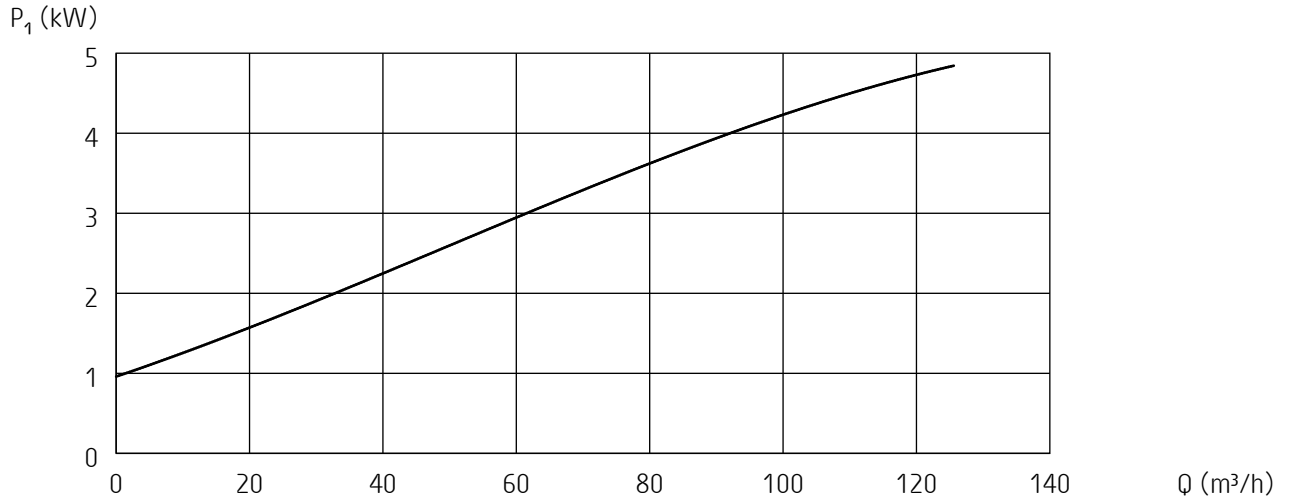

Curves generated:

*** Inox-Senior-50hz**

Configuration: