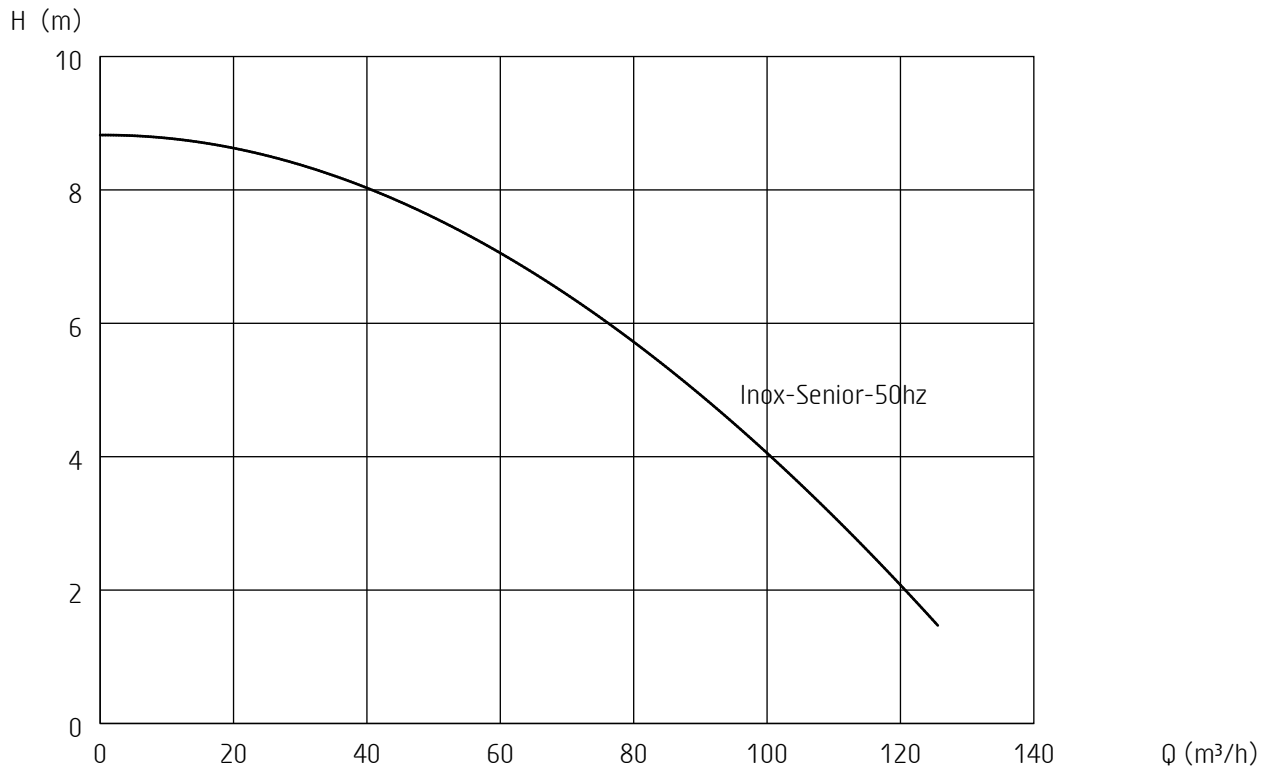

Curves generated:

*** Inox-Senior-50hz**

Configuration: