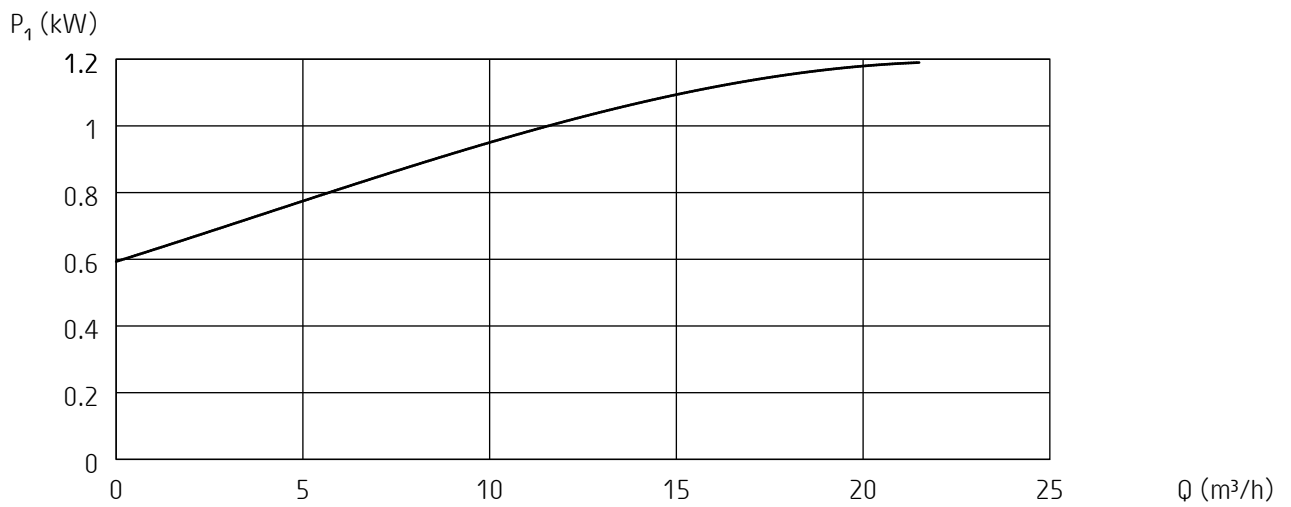

Curves generated:

*** Mini-50hz**

Configuration: