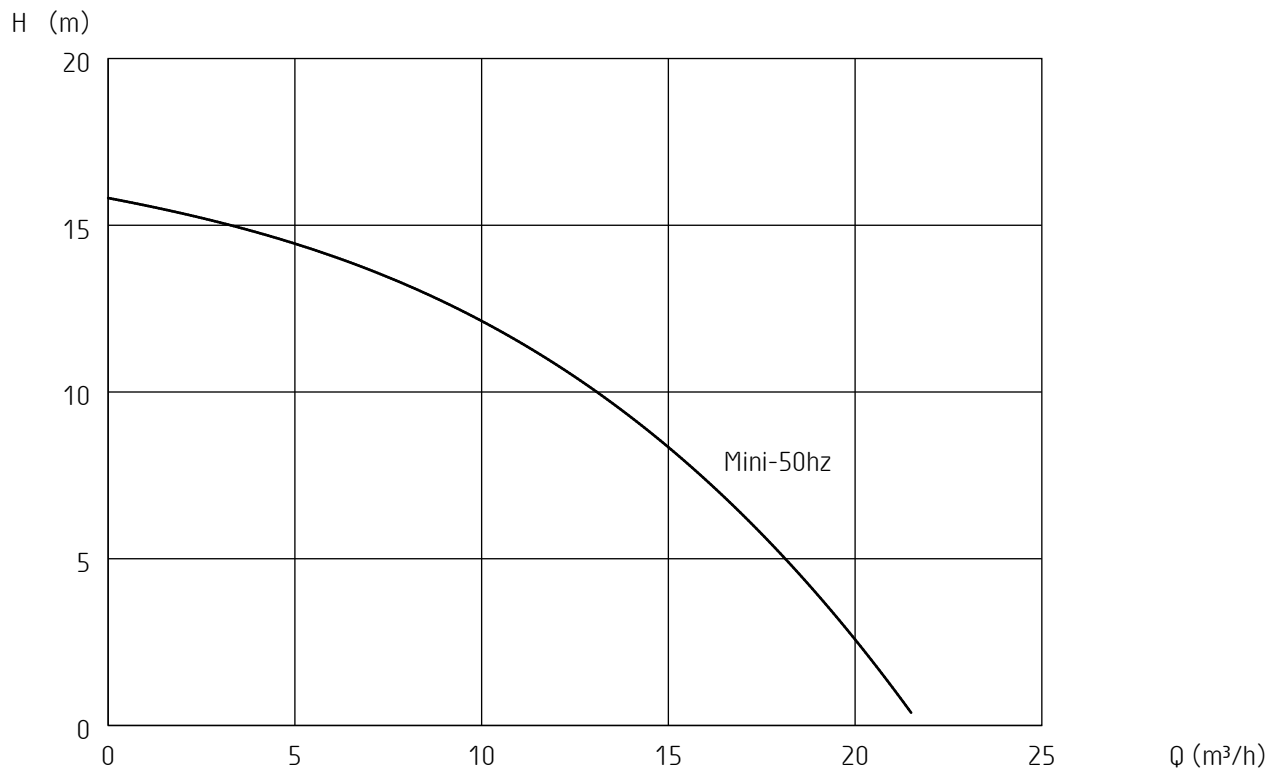

Curves generated:

*** Mini-50hz**

Configuration: