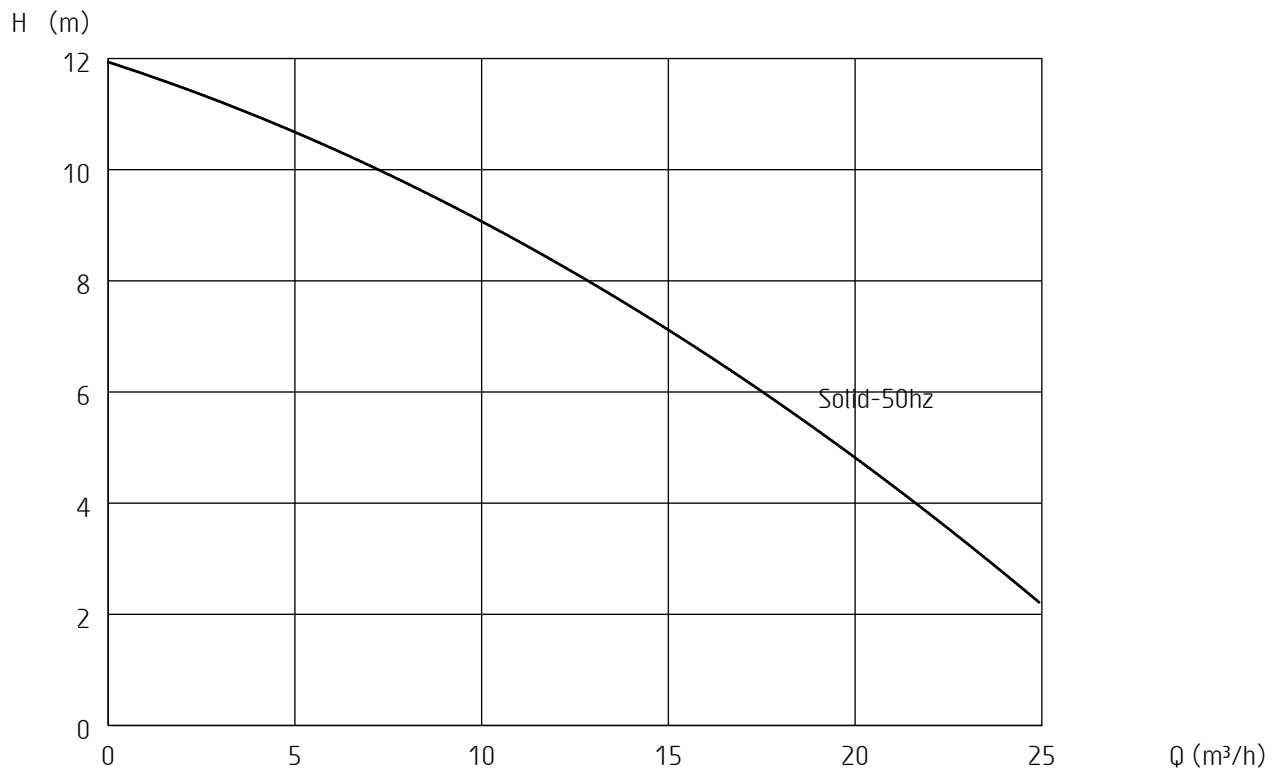

Curves generated:

* Solid-50hz

Configuration: