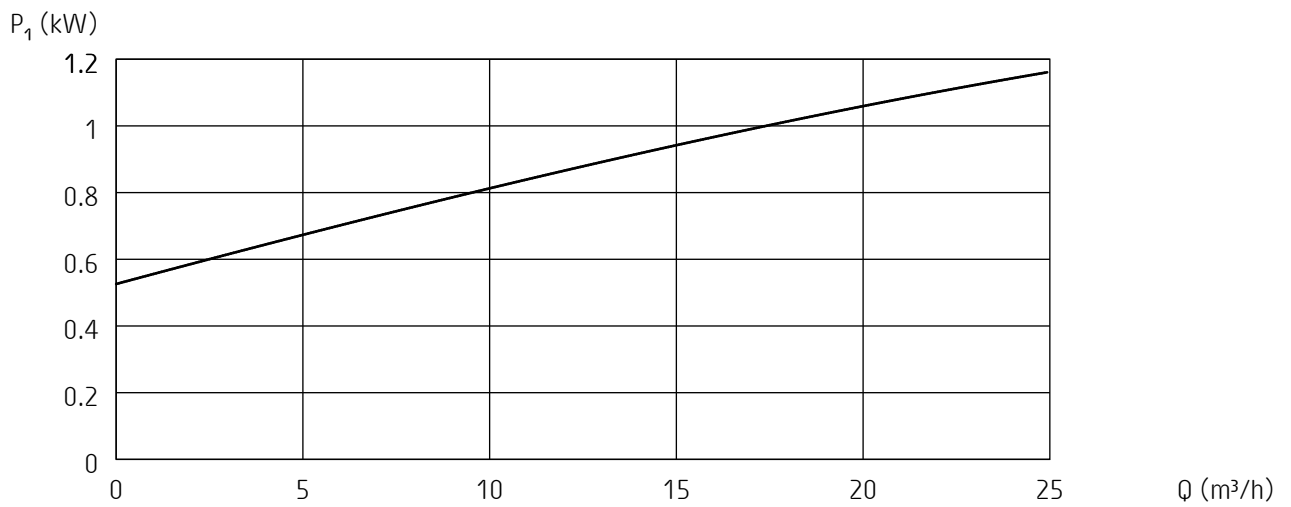

Curves generated:

* Solid-50hz

Configuration: